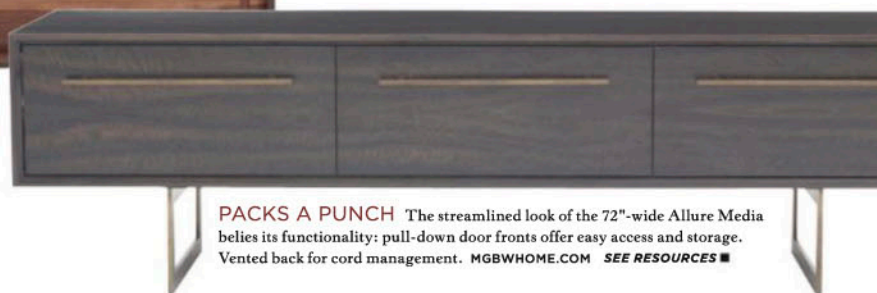

SHABBY CHIC The Marie side table showcases a solid oak case and drawer fronts encased in a hand-dimpled brosse white envelope. Custom sizes. ATELIERDELALAIN.COM

PACKS A PUNCH The streamlined look of the 72"-wide Allure Media belies its functionality: pull-down door fronts offer easy access and storage. Vented back for cord management. MGBWHOME.COM **SEE RESOURCES** ■