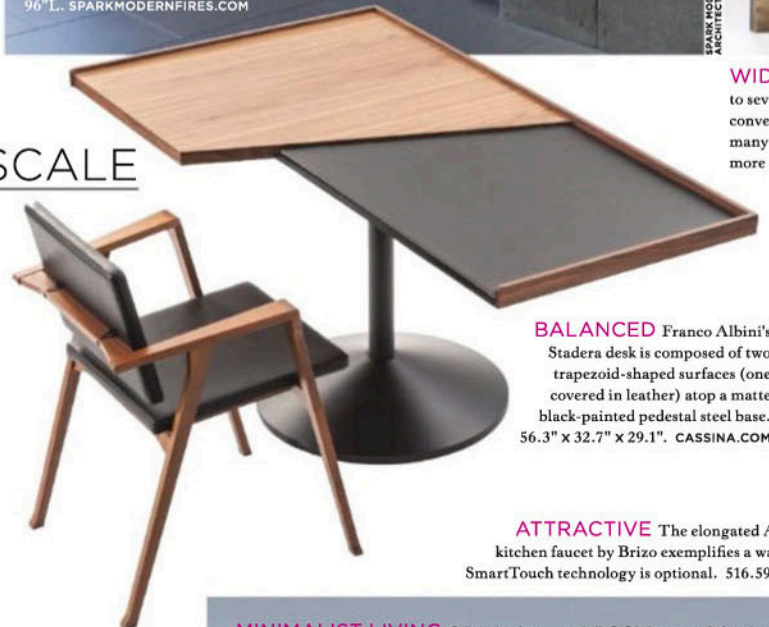

Bordano – Dining Table, Arcole – Chair, Liro – Sideboard

casa
 international

Italia Collection
 Designed by
 Mauro Lipparini

New York Flagship
 atelier
 200 Lexington Avenue
 +1 (212) 696 0211
 info@atelier-nyc.com

usa@casaintl.com
 www.casaintl.com

PRODUCED BY NICOLE HADDAD

ON FIRE! Spark's latest linear fireplace is so customizable that gas fire becomes a design tool—you can experiment with sizes, flame lengths, and view. 96"L. SPARKMODERNFIRES.COM

WIDE LOAD The Majestic 48" Series range boasts up to seven semi-sealed burners, a multi-function European convection oven, and a standard electric oven among its many features. RAL, a new custom color program, allows more than 220 options. ILVEAPPLIANCES.COM

SCALE

BALANCED Franco Albini's Stadera desk is composed of two trapezoid-shaped surfaces (one covered in leather) atop a matte black-painted pedestal steel base. 56.3" x 32.7" x 29.1". CASSINA.COM

ATTRACTIVE The elongated Artesso single-hand, articulating-arm kitchen faucet by Brizo exemplifies a warmer take on the industrial aesthetic. SmartTouch technology is optional. 516.599.6655; CANDLPLUMBINGSUPPLY.COM