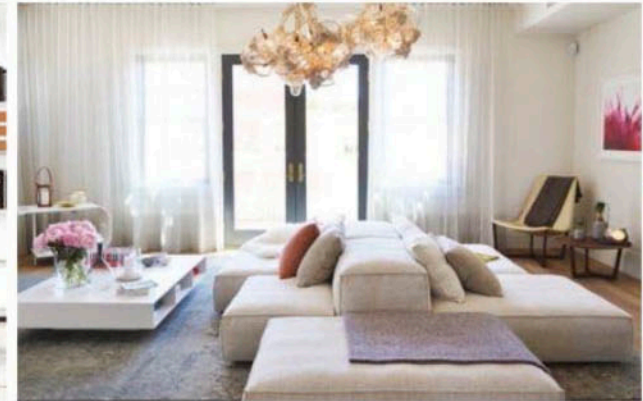

BLACK & WHITE

indoor & outdoor furniture | kitchen & bath | lighting | rugs | closets & storage

west nyc home
westnyc-home.com

west out east
westouteast.com

live well. live modern.

featured products by

new york city | 135 5th ave @ 20th | 212.529.3636 | contact@westnyc-home.com
east hampton | 25 newtown lane | 631.324.3103 | contact@westouteast.com

CONTINUED ▶