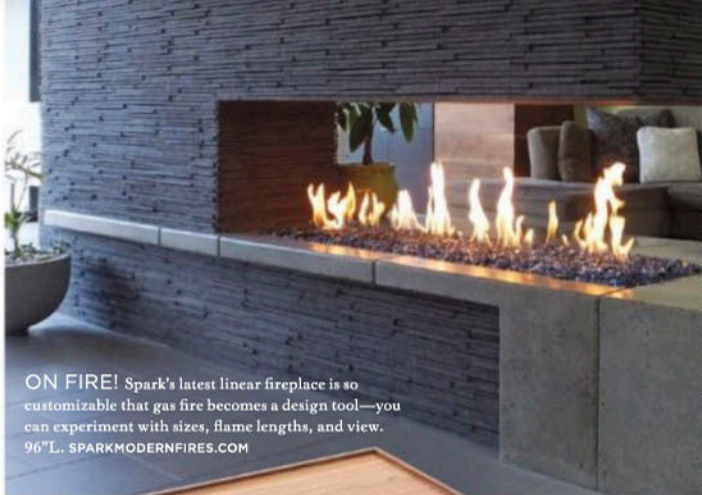

PRODUCED BY NICOLE HADDAD