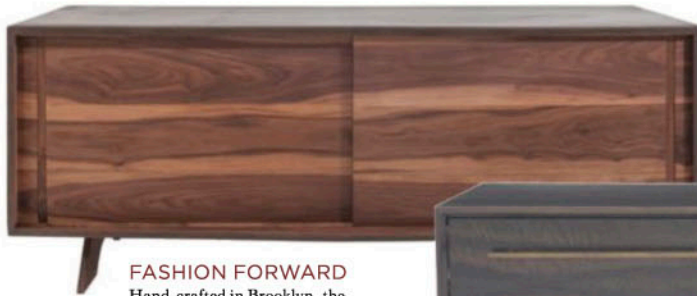

FRUITS OF LABOR Simple yet elegant, the Lisi mango wood chandelier features a whitewashed finish and glass-drop accents. ETHANALLEN.COM

WOOD

SLEEK The Ellis side table features a black walnut top with alternating bands of inlaid brass on solid brass legs. 21"H. KGBLNYC.COM

SHABBY CHIC The Marie side table showcases a solid oak case and drawer fronts encased in a hand-dimpled brosse white envelope. Custom sizes. ATELIERDELALAIN.COM

READ ON DESIGN Casa International's *Phone* bookcase is outfitted with amber-tinted glass sides, nicely offsetting wood and matte-lacquered partitions. A lacquered sliding cover allows for concealed storage. 104 3/8"W x 68 7/8"H. ATELIER-NYC.COM